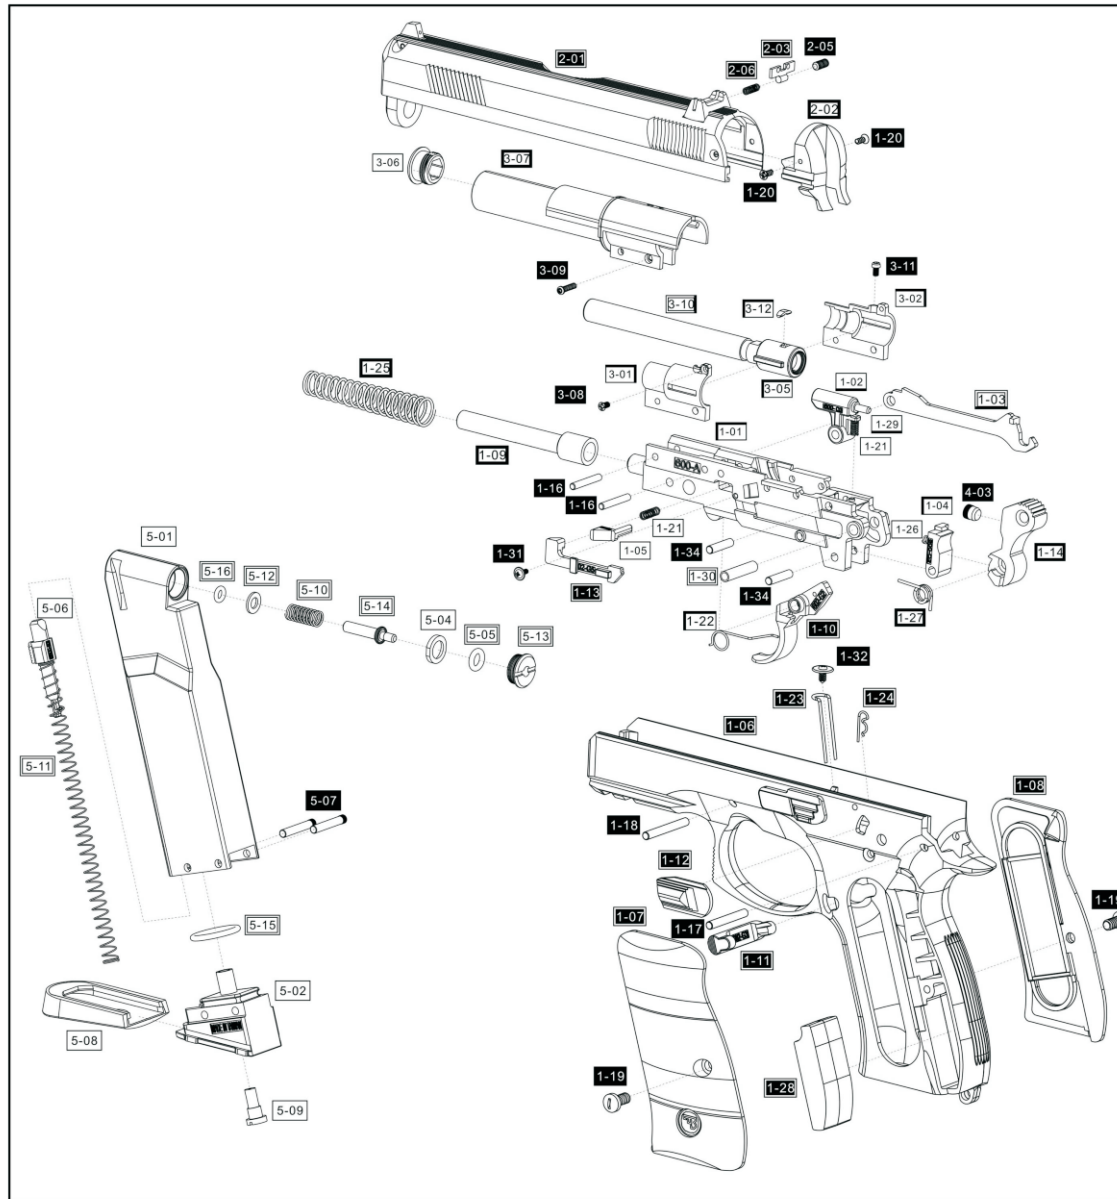

15885 CZ 75 GNB

1-03	Trigger Connector	1	2-01	Slide	1
1-06	Frame	1	2-03	Rear Sight	1
1-07	Grip(L)	1	2-05	Screw	1
1-08	Grip(R)	1	2-06	Rear Sight Spring	1
1-09	Recoil Spring Guide	1	3	Internal Barrel Combination	
1-10	Trigger	1	3-01	Barrel Seat(L)	1
1-11	Mag. Catch	1	3-02	Barrel Seat(R)	1
1-12	Safety Parts	1	3-05	BB Holder	1
1-17	Axis	1	3-06	Barrel Tip	1
1-18	Axis	1	3-07	Outer Barrel	1
1-19	Screw	2	3-08	Screw	1
1-20	Screw	2	3-09	Screw	1
1-22	Trigger Spring	1	3-10	Internal Barrel	1
1-23	Mag. Catch Spring	1	3-11	Screw	1
1-24	Safety Parts Spring	1	3-12	Rubber Chip	1
1-25	Recoil Spring	1	4	Hammer Combination	
1-28	Heavy Weight	1	1-14	Hammer	1
1-32	Screw	1	4-03	Attacked Block	1
2-02	Slide Cover	1	5	Mag. Combination	
1A	Structure Combination		5-01	Gas Mag. Body	1
1-01	Body Seat	1	5-02	Gas Mag. Base	1
1-02	Hammer Stick	1	5-04	Gas Mag. Seal	1
1-04	Hammer Stopper	1	5-05	Oring	1
1-05	Safety Parts	1	5-06	BB Follower	1
1-13	Safety Level	1	5-07	Axis	2
1-16	Axis	2	5-08	Mag. Base	1
1-21	Safety Parts Spring	2	5-09	Gas Mag. Valve	1
1-26	Stopper Spring	1	5-10	Valve Spring	1
1-27	Hammer Spring	1	5-11	Mag. Spring	1
1-29	Hammer Axis	1	5-12	Washer	1
1-30	Axis	1	5-13	Chamber Cover	1
1-31	Screw	1	5-14	Valve	1
1-34	Axis	2	5-15	Oring	1
2	Slide Combination		5-16	Oring	1